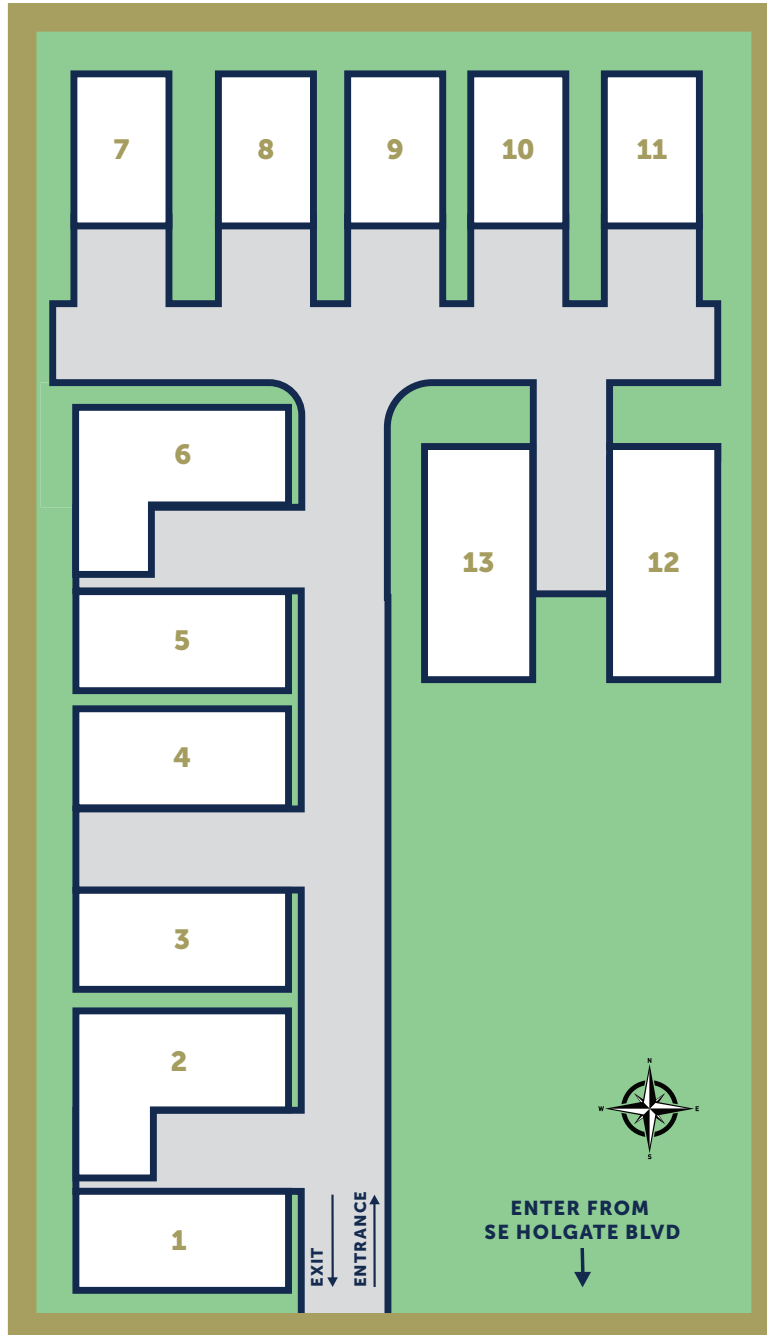

EVERGREEN ESTATES

MANUFACTURED HOME COMMUNITY

11901-11905 SE Holgate Blvd • Portland, OR, 97266

FIND YOUR HOME TODAY
EvergreenEstatesMHC.com

EVERGREEN ESTATES

MANUFACTURED HOME COMMUNITY

7916 SE 89th Avenue • Portland, OR 97266