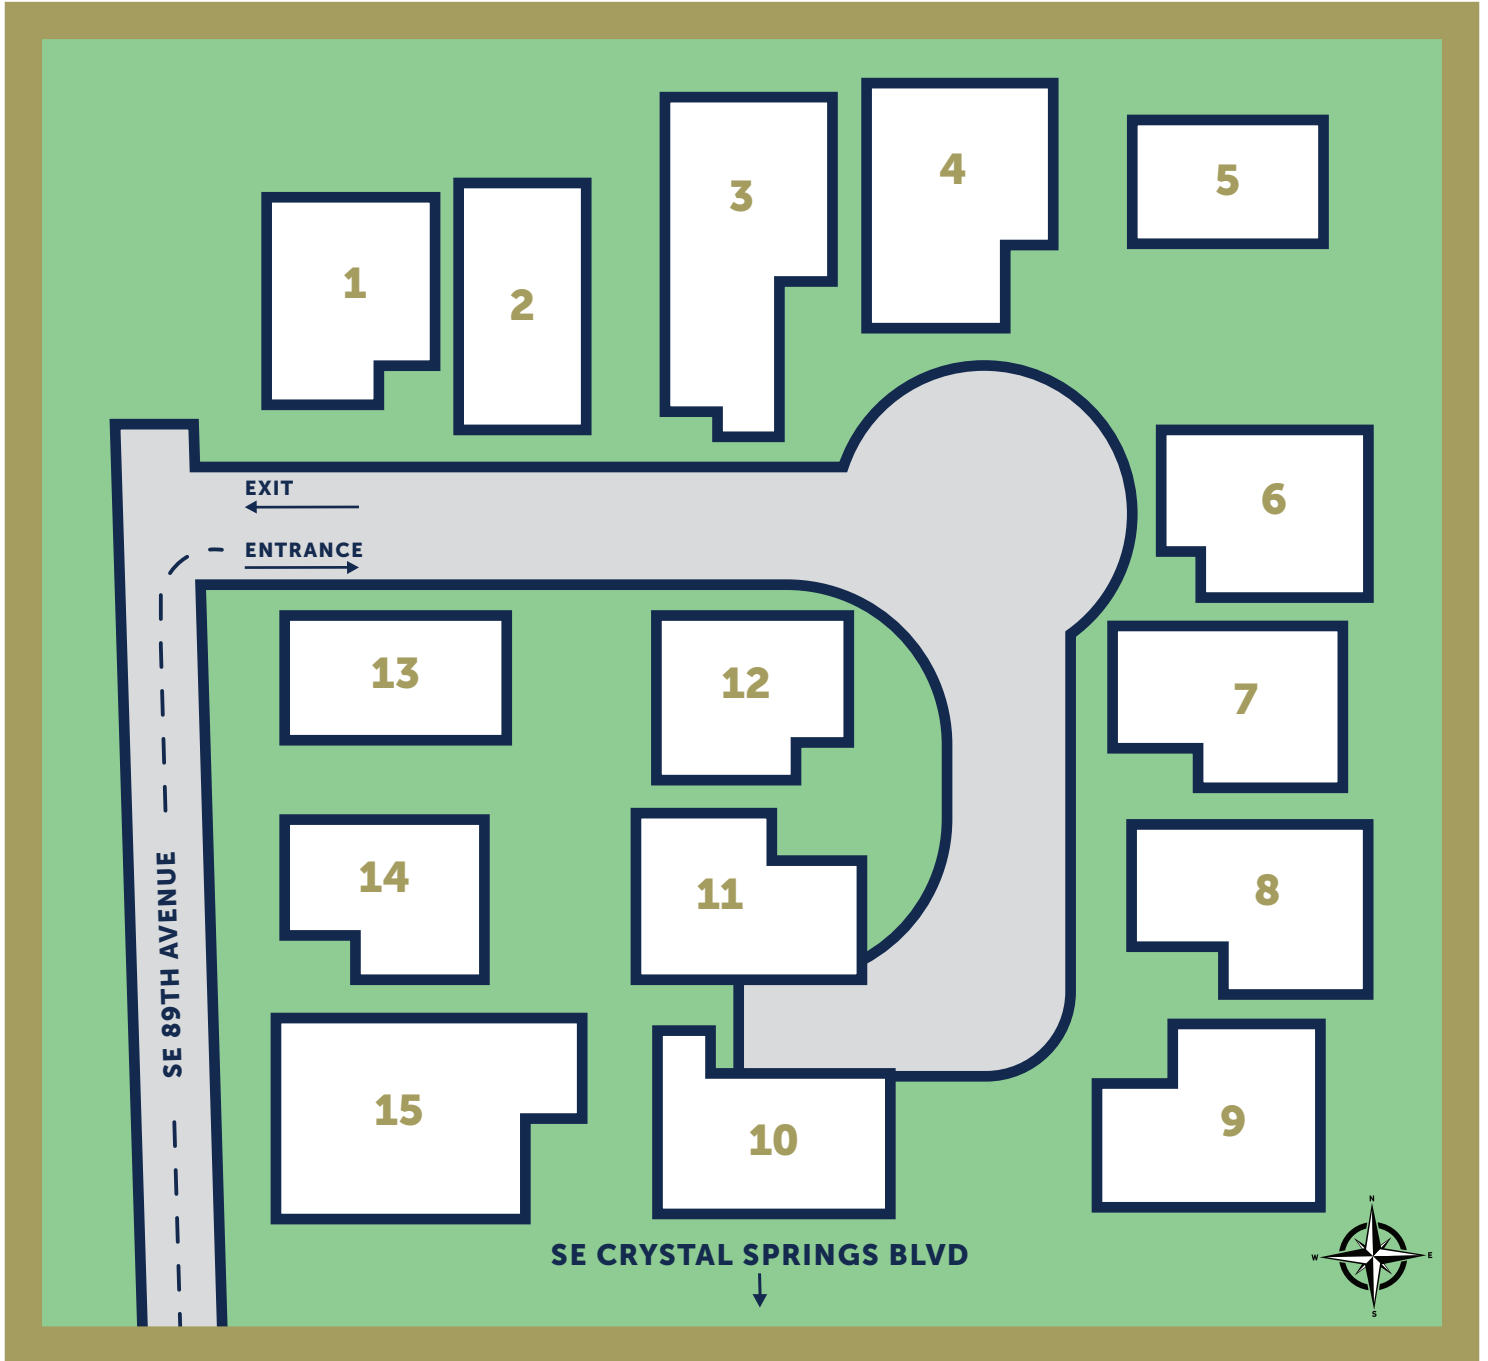

EVERGREEN ESTATES

MANUFACTURED HOME COMMUNITY

11901-11905 SE Holgate Blvd • Portland, OR, 97266

FIND YOUR HOME TODAY
EvergreenEstatesMHC.com

EVERGREEN ESTATES

MANUFACTURED HOME COMMUNITY

7916 SE 89th Avenue • Portland, OR 97266