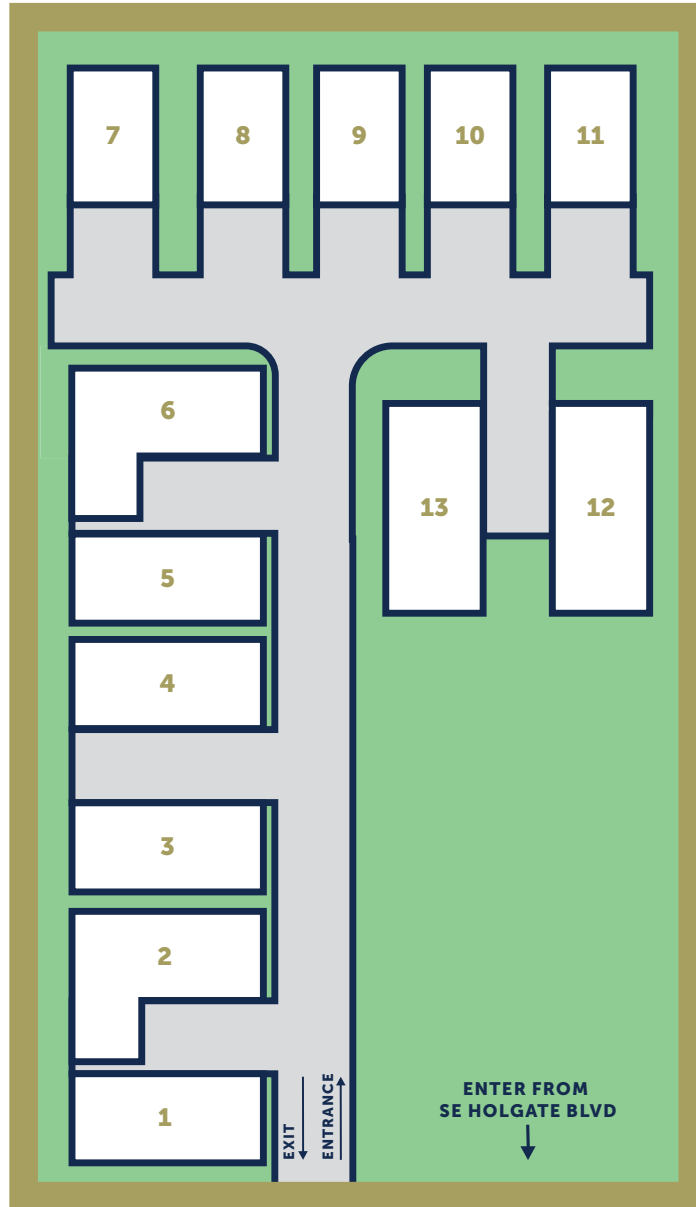

EVERGREEN ESTATES

RV PARK

7916 SE 89th Avenue • Portland, OR 97266

FIND YOUR HOME TODAY
EvergreenEstatesMHC.com

EVERGREEN ESTATES

MOBILE HOME PARK

11901-11905 SE Holgate Blvd • Portland, OR, 97266

FIND YOUR HOME TODAY
EvergreenEstatesMHC.com